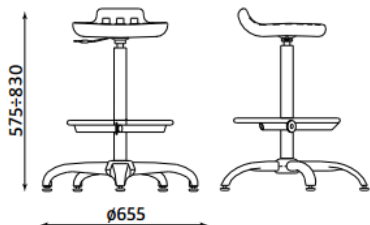

**Description**

- Special chair with ringbase
- Seat: polyurethane
- Ringbase: steel tubes Ø20x1.5mm, 30x15x1.5mm, Ø60x2.5mm (mounting bracket)
- Base: steel, epoxy coated (black)
- Glides: plastic

**Dimensions**

Basic dimensions:

- Seat height adjustment in range: 575 – 830 mm
- Seat width: 350 mm
- Seat depth: 344 mm

**Features and functions**

- Non slippery seat surface
- Smooth seat height adjustment

**Certificates**